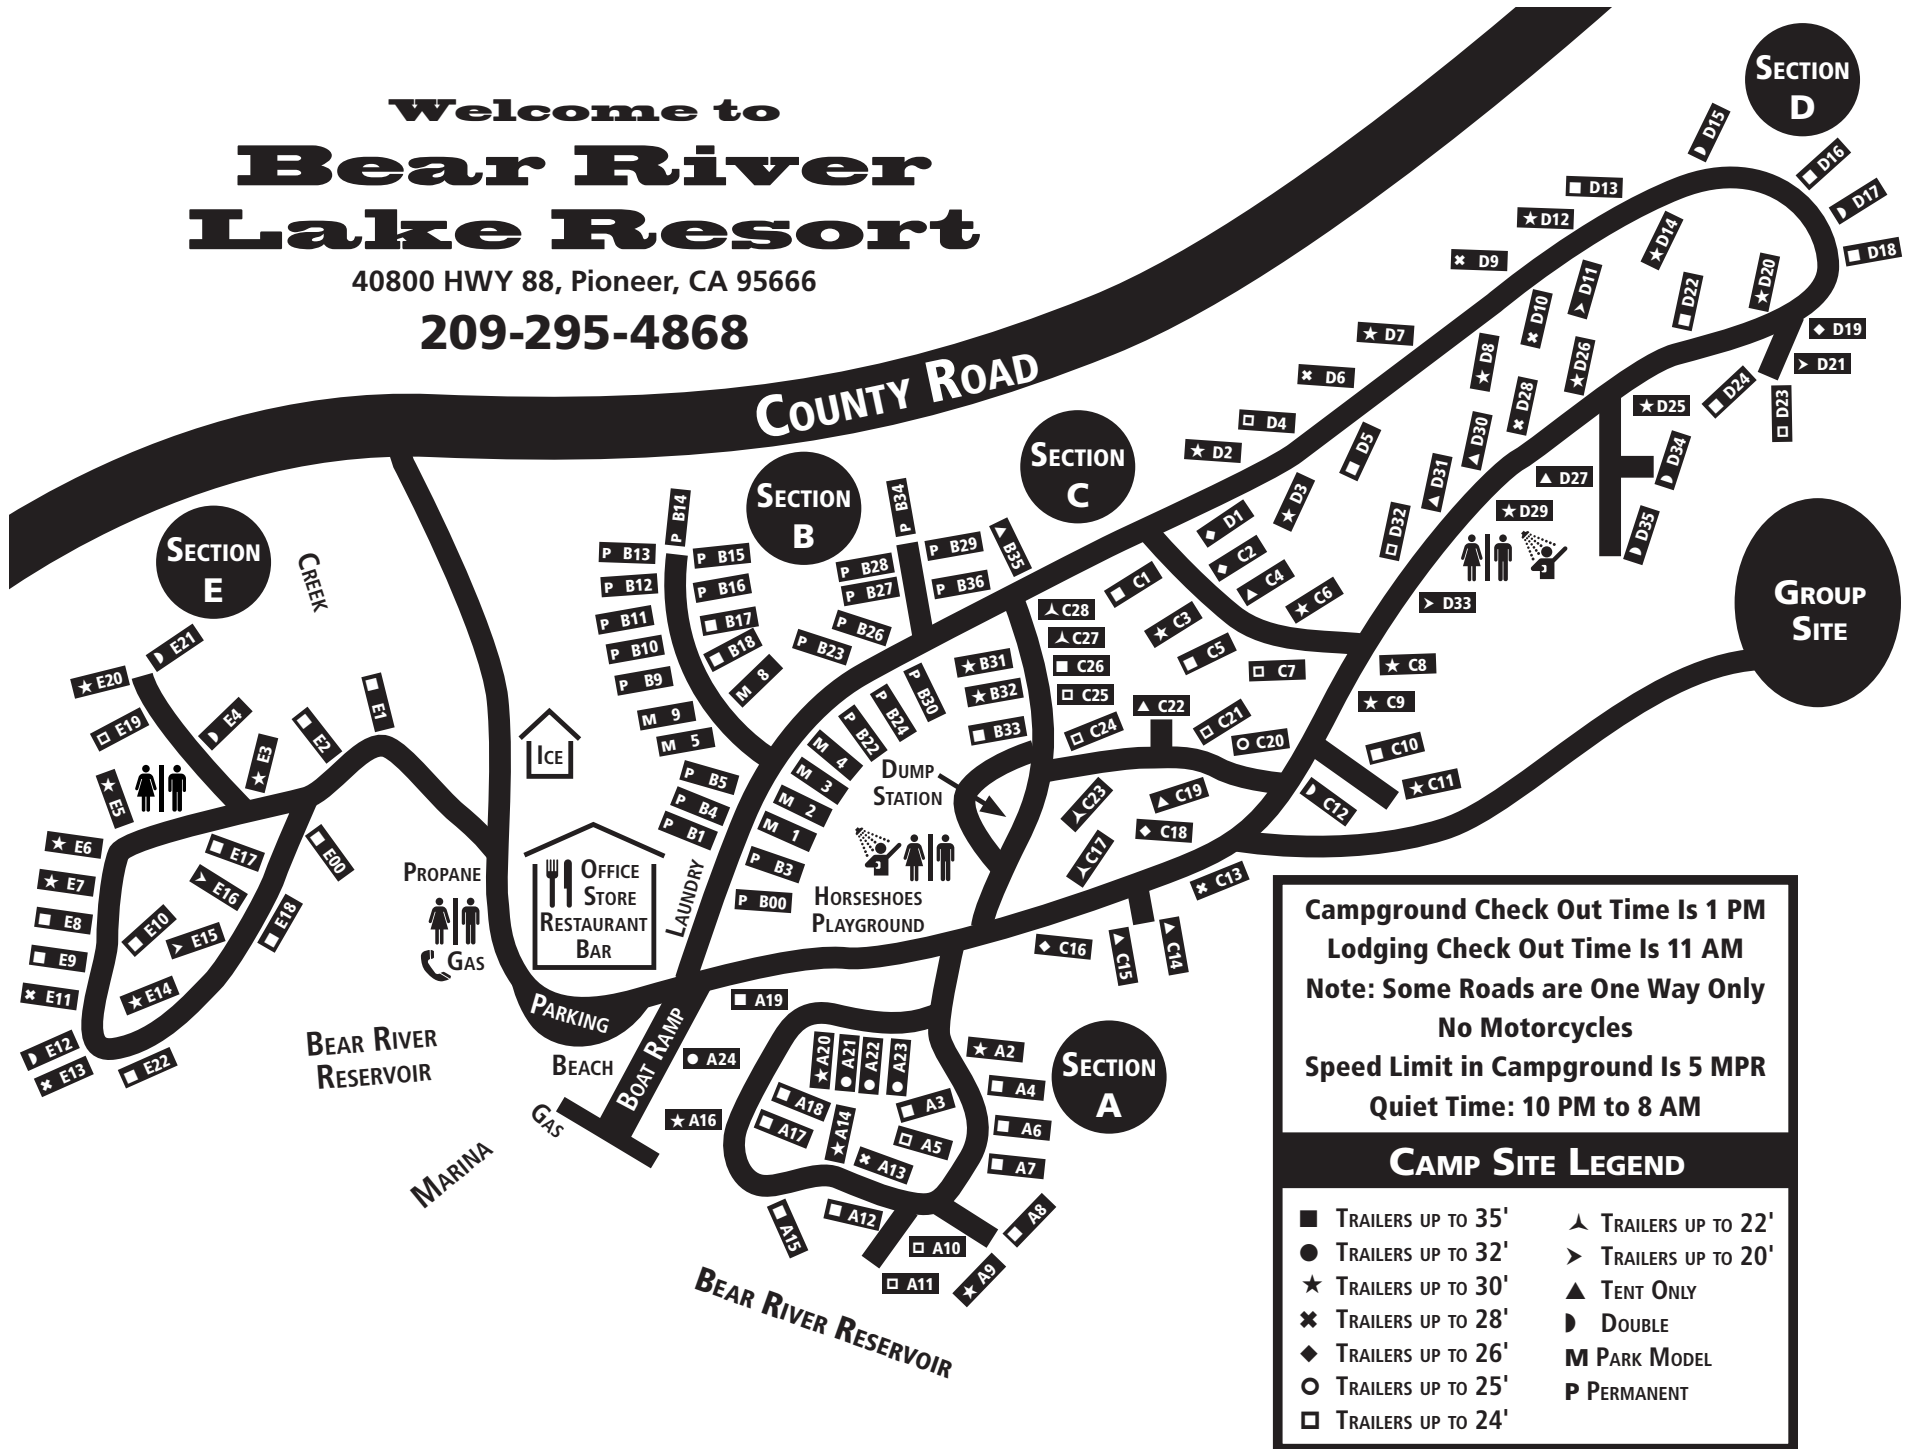

Welcome to Bear River Lake Resort

40800 HWY 88, Pioneer, CA 95666

209-295-4868

Campground Check Out Time Is 1 PM
Lodging Check Out Time Is 11 AM
Note: Some Roads are One Way Only
No Motorcycles
Speed Limit in Campground Is 5 MPR
Quiet Time: 10 PM to 8 AM

CAMP SITE LEGEND

■ TRAILERS UP TO 35'	▲ TRAILERS UP TO 22'
● TRAILERS UP TO 32'	> TRAILERS UP TO 20'
★ TRAILERS UP TO 30'	▲ TENT ONLY
✖ TRAILERS UP TO 28'	D DOUBLE
◆ TRAILERS UP TO 26'	M PARK MODEL
○ TRAILERS UP TO 25'	P PERMANENT
□ TRAILERS UP TO 24'	